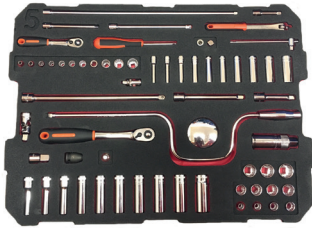

CODE	PRODUCT
2058-BR	BIT-RATCHET 1/4"
1950MZ-3/8 3/8"	CROWFOOT ADJUSTABLE
BE-9780	SCREW.DR SET HEX 0,050-5/16 (12Pcs)
111Z-1/4	12 POINT COMBINATION WRENCH
111Z-5/16	12 POINT COMBINATION WRENCH
1952Z-11/32	12 POINT COMBINATION WRENCH
111Z-3/8	12 POINT COMBINATION WRENCH
111Z-7/16	12 POINT COMBINATION WRENCH
111Z-1/2	12 POINT COMBINATION WRENCH
111Z-9/16	12 POINT COMBINATION WRENCH
111Z-5/8	12 POINT COMBINATION WRENCH
111Z-11/16	12 POINT COMBINATION WRENCH
111Z-3/4	12 POINT COMBINATION WRENCH
111Z-13/16	12 POINT COMBINATION WRENCH
111Z-7/8	12 POINT COMBINATION WRENCH
111Z-1	12 POINT COMBINATION WRENCH
1320RZ-1/4-5/16	12 POINT DOUBLE RATCHETING WRENCH
1320RZ-5/16-11/32	12 POINT DOUBLE RATCHETING WRENCH
1320RZ-3/8-7/16	12 POINT DOUBLE RATCHETING WRENCH
1320RZ-1/2-9/16	12 POINT DOUBLE RATCHETING WRENCH
1931Z-3/16	DOUBLE OPEN END WRENCH
1931Z-7/32	DOUBLE OPEN END WRENCH
1931Z-1/4	DOUBLE OPEN END WRENCH
9070	ADJUSTABLE WRENCH 6"
LAYER 3	
808050S	STUBBY RATCHETING SCREWDR
BE-8355	SCREWDRIVER ERGO 1,2X6,5X25
BE-8602	SCREWDRIVER ERGO PH2X25
BE-8260	SCREWDRIVER ERGO 1,2X8,0X175
BE-8630	SCREWDRIVER ERGO PH3X150
2509	FLEXIBLE PICK UP TOOL
SGDMRC44A	SCREWDRIVER, RATCHETING, SOFT GRIP, STANDARD, RED
59/S28-4	LH BIT SET (28Pcs)
701-00-50	PRECISION SCREWDRIVER PH 00 X 50
701-0-50	PRECISION SCREWDRIVER PH 0 X 50
700-1.5-50	PRECISION SCREWDRIVER FLAT 1.5X50

CONTINUED

+1(770) 709-5169

sales@RBToolsAndFoam.com

www.RBToolsAndFoam.com

RBI8100T

BOEING TOOL KIT - IMPERIAL

AVIATION KITS

CODE	PRODUCT
------	---------

700-2-50	PRECISION SCREWDRIVER FLAT 2 X 50
BE-8020L	SCREWDRIVER ERGO 0,5X3X75
BE-8040	SCREWDRIVER ERGO 0,8X4,0X100
BE-8150	SCREWDRIVER ERGO 1,0X5,5X100
BE-8255	SCREWDRIVER ERGO 1,2X6,5X150
BE-8610	SCREWDRIVER ERGO PH1X75
BE-8620	SCREWDRIVER ERGO PH2X100
BE-8080-10	SCREWDRIVER 8080 TORQ 10 X 100
2535F1	MAGNETIC PICK UP
5516	TWEEZER 5516
FB325A	FEELER GAUGES SET